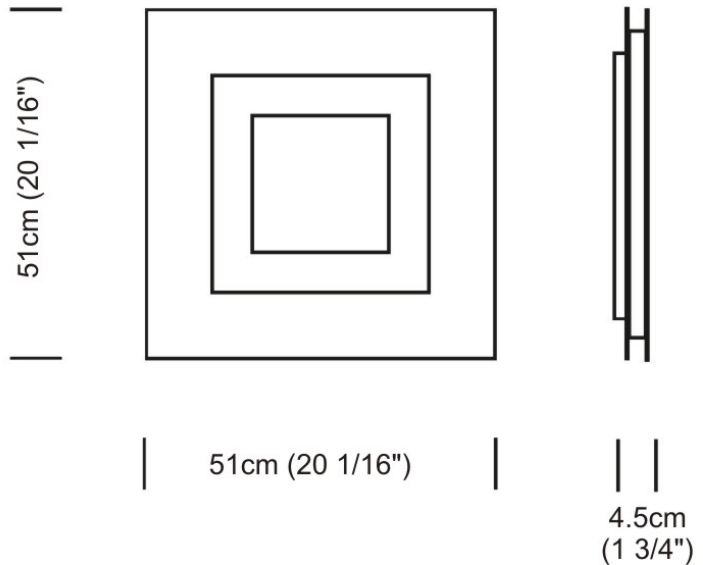

PROJECT	_____
TYPE	_____
NOTES	_____
QUANTITY	_____
DATE	_____

FLAT SURFACE

D82230-WHI

GENERAL

Series: Flat
Brand: Panzeri
Division: Design
Mounting Type: Surface
Mounting Location: Ceiling
Subcategory: Ambient

PHYSICAL

Shape: Square
Length (mm): 510
Length (in): 20 1/16
Width (mm): 510
Width (in): 20 1/16
Height (mm): 45
Height (in): 1 3/4
Light Distribution: Direct / Indirect
Weight (kg): 5.236
Weight (lbs): 11.54
Diffuser: Polycarbonate - Opal
Fixture Material: Metal

ELECTRICAL

Input Wattage Range: 30 - 49 W
Lamp Type: LED
Input Wattage (W): 48
Total Output Wattage (W): 46
Dimming: Non-Dimming / Phase Dimming (120Vac only) / 0-10V Dimming
Driver Included: Yes
Driver Location: Integrated
Driver Type: Constant Current - Universal
Driver Class: Class 2
Input Voltage (V): 120 - 277
Constant Current (mA): 350

LED

Color Temperature (°K): 3000
Max. Delivered Lumen (lm): 3202
Nominal Lumen (lm): 5700
CRI: >80 CRI
Efficiency (%): 56.175%
Lamp Life (hrs): 70000

OPTICAL

RATINGS AND CERTIFICATIONS

Certified By: CSA Certified to UL and CSA Standards
IP rating: IP40