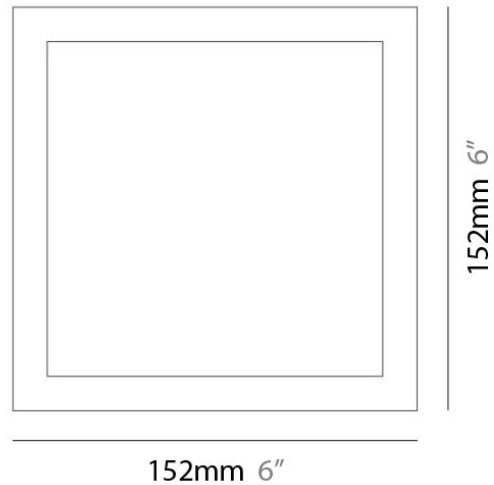

FLAT SURFACE

D12047

PROJECT

TYPE

NOTES

QUANTITY

DATE

GENERAL

Series: Flat

Division: Design

Mounting Type: Surface

Mounting Location: Wall

Subcategory: Ambient

PHYSICAL

Shape: Square

Length (mm): 152

Length (in): 6.0

Width (mm): 152

Width (in): 6.0

Height (mm): 76

Height (in): 3.0

Extension (mm): 76

Extension (in): 3.0

Light Distribution: Direct

Weight (lbs): 2

Diffuser: Opal White Satin Acrylic

Fixture Finish: Chrome

Fixture Material: Metal

ELECTRICAL

Number of Lamps: 1

Lamp Type: CFL

Bulb Included: Bulb Not Included

Total Output Wattage (W): 13

Max. Wattage Per Lamp (W): 13

Lamp Base: GX23-2

Dimming: Non-Dimmable

Driver Included: Yes

Driver Location: Integrated

Driver Type: Ballast - Universal

Input Voltage (V): 120 - 277

LED

OPTICAL

RATINGS AND CERTIFICATIONS

Certified By: CSA Certified to UL and CSA Standards

IP rating: IP20