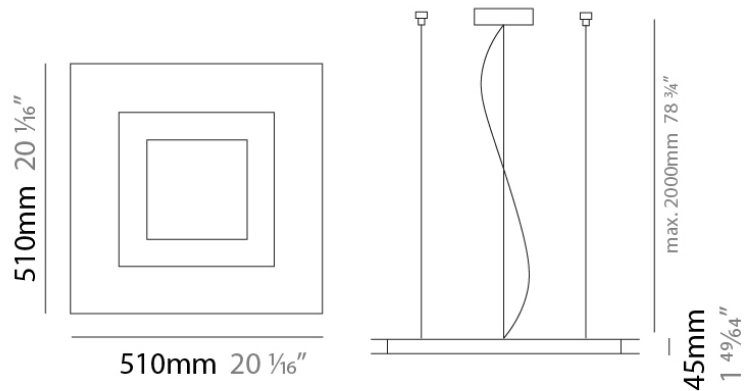

PROJECT	
TYPE	
NOTES	
QUANTITY	
DATE	

FLAT SUSPENSION

D81429-WHI

GENERAL

Series: Flat
Brand: Panzeri
Division: Design
Mounting Type: Suspension
Mounting Location: Ceiling
Subcategory: Ambient

PHYSICAL

Shape: Square
Length (mm): 510
Length (in): 20 ¹/₁₆"
Width (mm): 510
Width (in): 20 ¹/₁₆"
Height (mm): 45
Height (in): 1 ³/₄"
Max. Overall Height (mm): 2510
Max. Overall Height (in): 98 ¹³/₁₆"
Light Distribution: Direct / Indirect
Weight (kg): 7.21
Weight (lbs): 15.89
Diffuser: White Blown Glass
Fixture Material: Metal

ELECTRICAL

Lamp Type: LED
Input Wattage (W): 61
Total Output Wattage (W): 57.5
Max. Wattage Per Lamp (W): 46 / 11.5
Dimming: Tri-Mode (Non-Dimming and Phase Dimming (120Vac only) and 0-10V Dimming)
Driver Included: Yes
Driver Location: Integrated
Driver Type: Constant Current - Universal
Driver Class: Class 2
Input Voltage (V): 120 - 277
Constant Current (MA): 700

LED

Color Temperature (°K): 3000
Max. Delivered Lumen (lm): 4077
Nominal Lumen (lm): 4800lm down+1200lm up
CRI: >80 CRI
Lamp Life (hrs): 60000

OPTICAL

RATINGS AND CERTIFICATIONS

Certified By: CSA Certified to UL and CSA Standards
IP rating: IP40